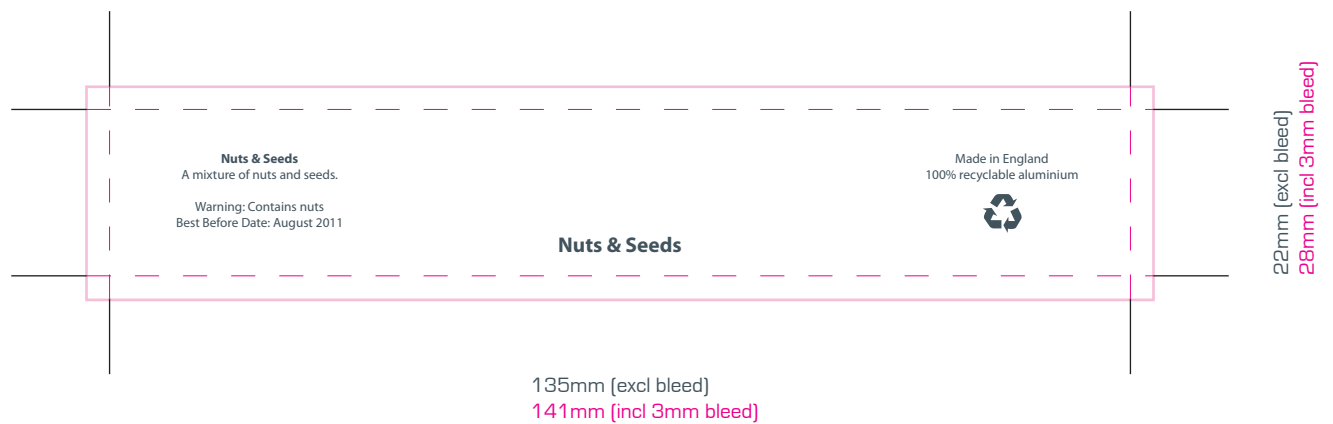

Artwork Template

Artwork Requirements:

Format: All files must be supplied as Adobe PDF, Illustrator or EPS files

Notes:

- Digital printing, 4-colours (CMYK), printed label by Pod® system
- Artwork is printed onto a white adhesive label unless otherwise agreed