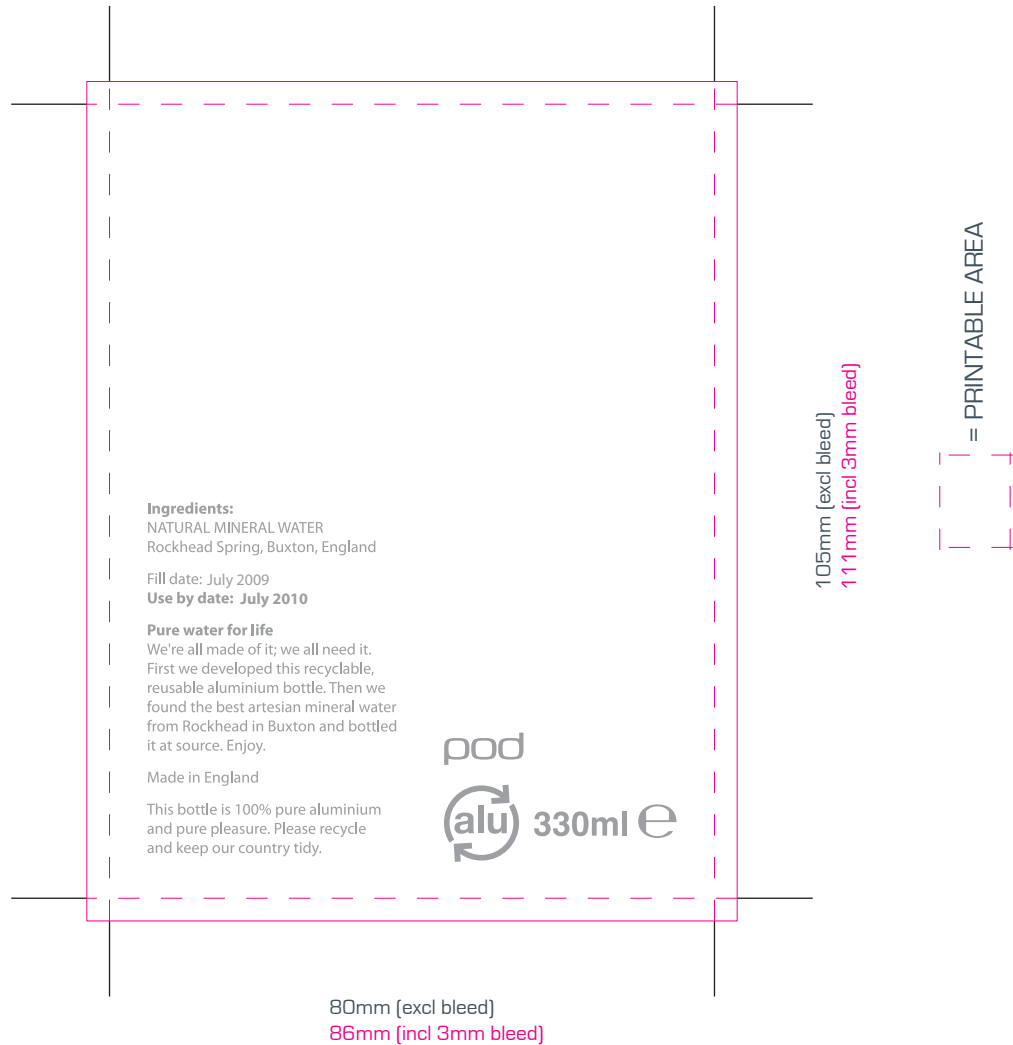

Artwork Template

Artwork Requirements:

Format: All files must be supplied as Adobe PDF, Illustrator or EPS files

Notes:

- Digital printing, 5-colours (CMYK + WHITE), printed label by Pod® system
- Artwork is printed onto a clear adhesive label unless otherwise agreed
- All white areas on the label will appear as brushed aluminium show through
- All white print should be shown on an individual separation