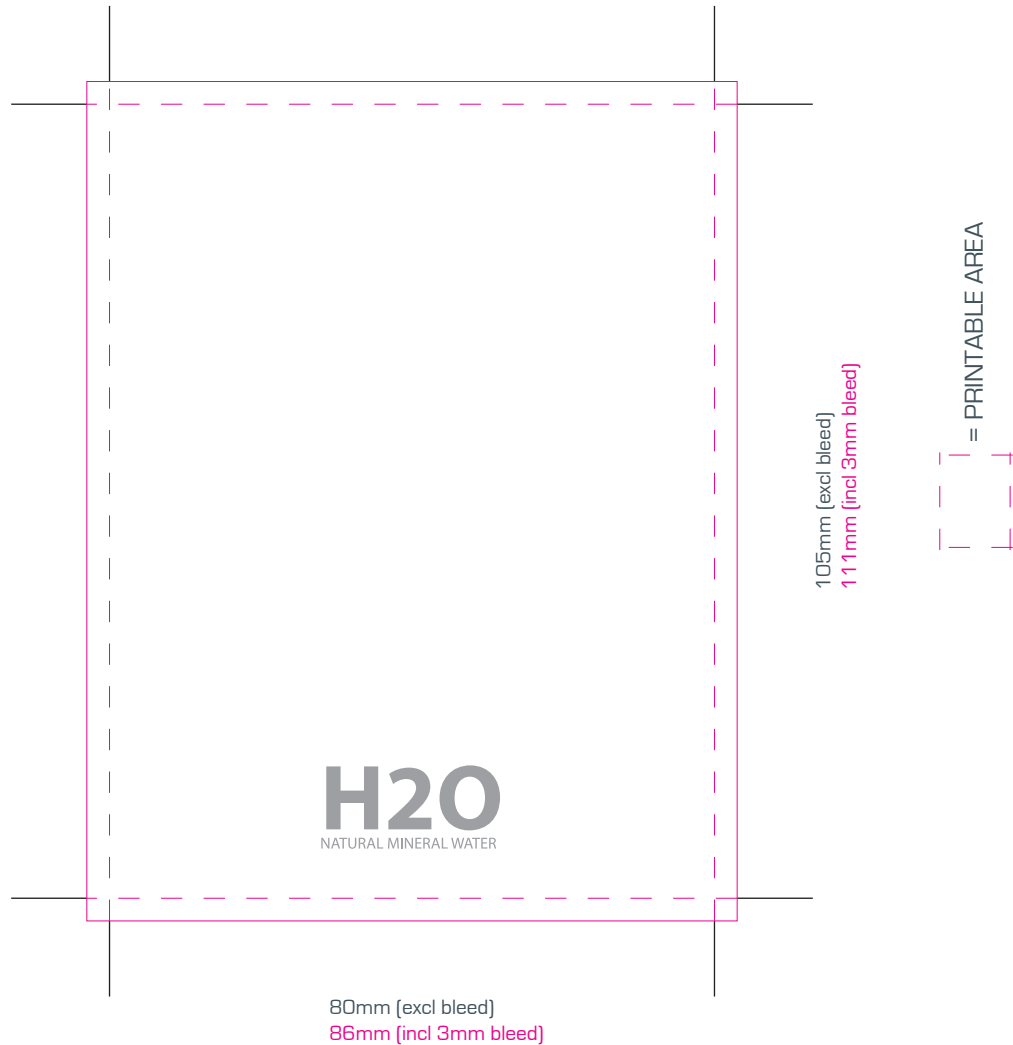

Artwork Template

Artwork Requirements:

Format: All files must be supplied as Adobe PDF, Illustrator or EPS files

Notes:

- Digital printing, 5-colours (CMYK + WHITE), printed label by Pod® system
- Artwork is printed onto a clear adhesive label unless otherwise agreed
- All white areas on the label will appear as brushed aluminium show through
- All white print should be shown on an individual separation