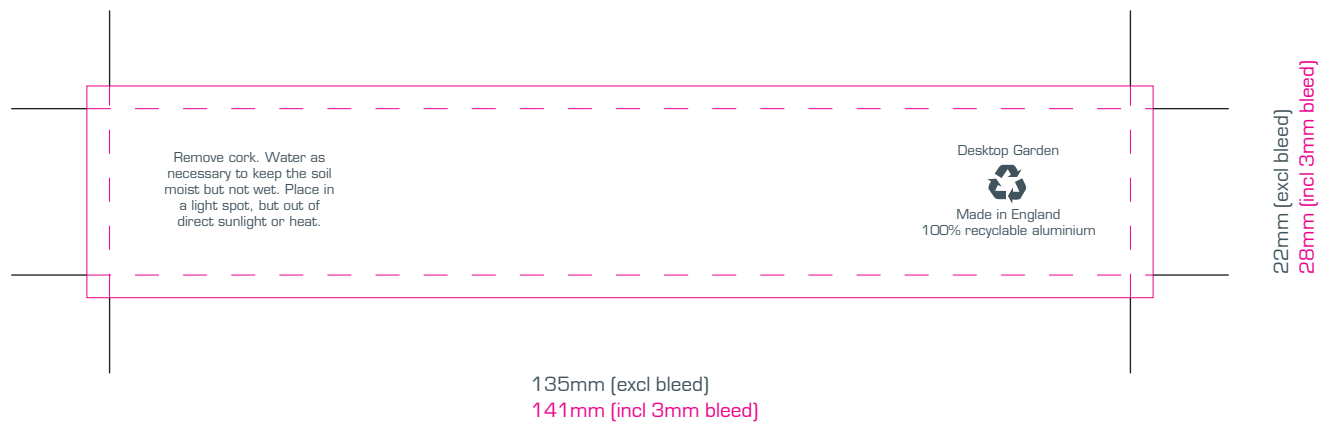

Artwork Template

Artwork Requirements:

Format: All files must be supplied as Adobe PDF, Illustrator or EPS files

Notes:

- Digital printing, 4-colours (CMYK), printed label by Pod® system
- Artwork is printed onto a white label, no aluminium show through